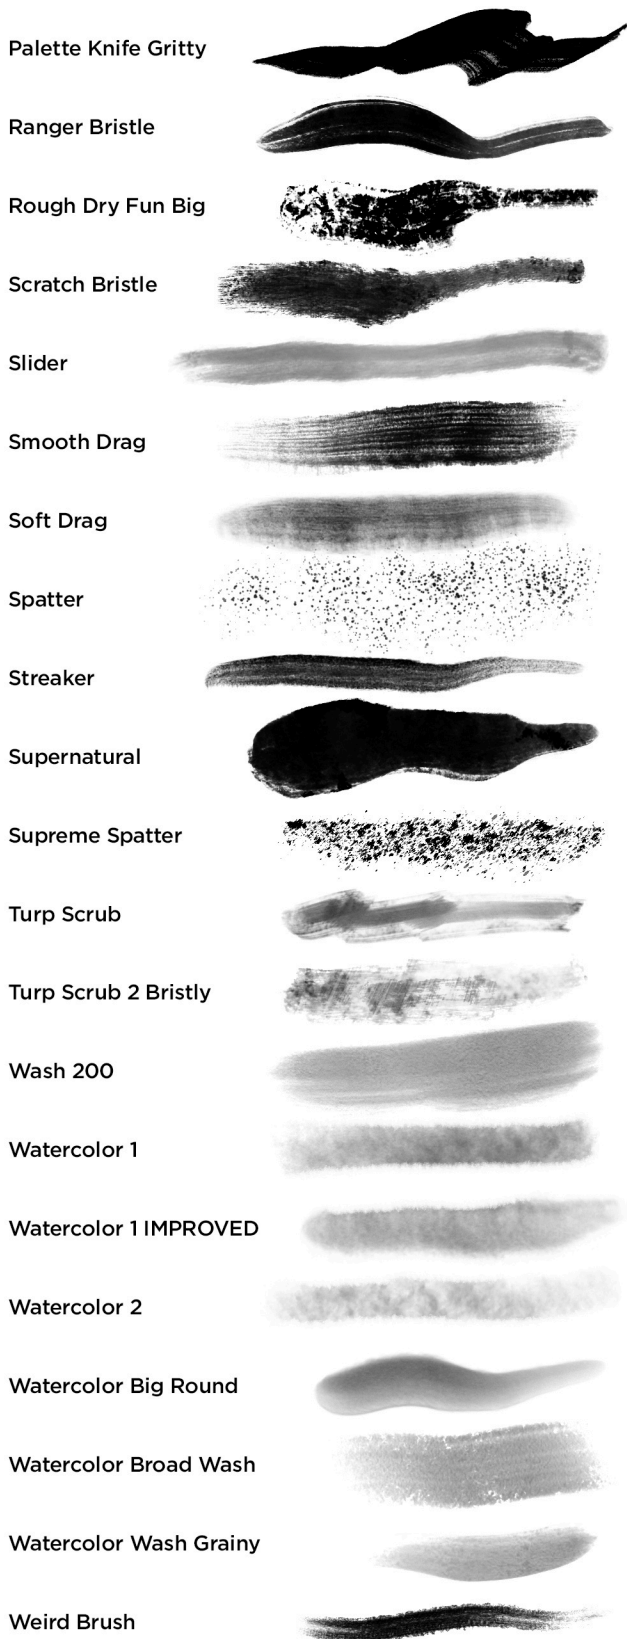

KYLE'S ULTIMATE MEGAPACK MASTER CHEAT SHEET

PAINTBOX (CONT.)